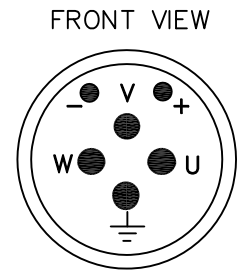

CABLE 4X2.5 mmq

FILE N° UL: E362036

Rev.	Modification	Date	Designer

DESCRIPTION:	
Drawing. N°	MSBBPB

Date	02/10/2015
Designed by:	G.CASTINO
Approved by:	L.REGRUTO