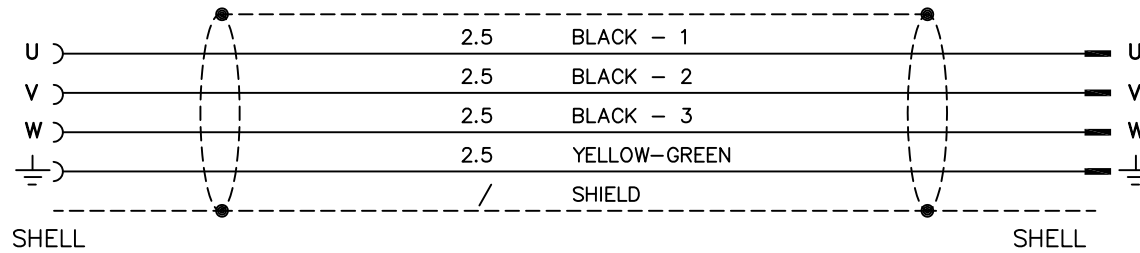

CABLE 4X2.5 mmq

FILE N° UL: E362036

Rev.	Modification	Date	Designer

DESCRIPTION:	
Drawing. N°	MSBBPB

Date	02/10/2015
Designed by:	G.CASTINO
Approved by:	L.REGRUTO